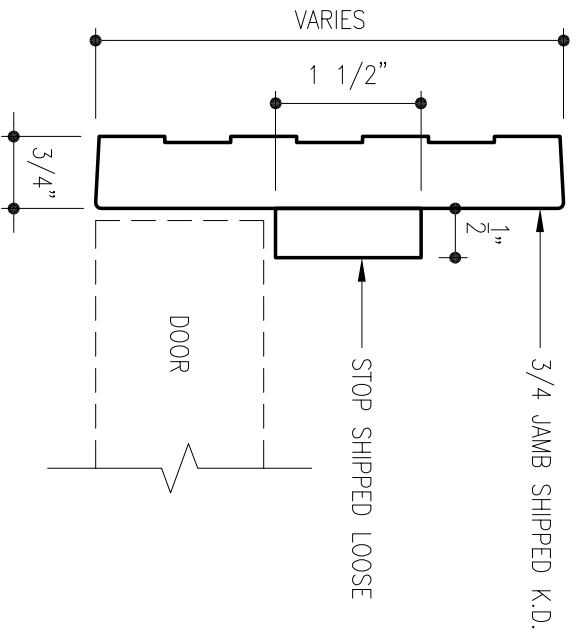

STANDARD INTERIOR JAMB DETAILS

3/4 INTERIOR JAMB  
STANDARD LOOSE STOP

3/4 INTERIOR JAMB  
T-STOP

STANDARD EXTERIOR JAMB DETAILS

5/4 RABBETED JAMB

6/4 RABBETED JAMB

STANDARD FIRE RATED JAMB DETAILS

3/4" JAMB - 20 MINUTE

7/8" JAMB - 45 / 60 / 90 MINUTE