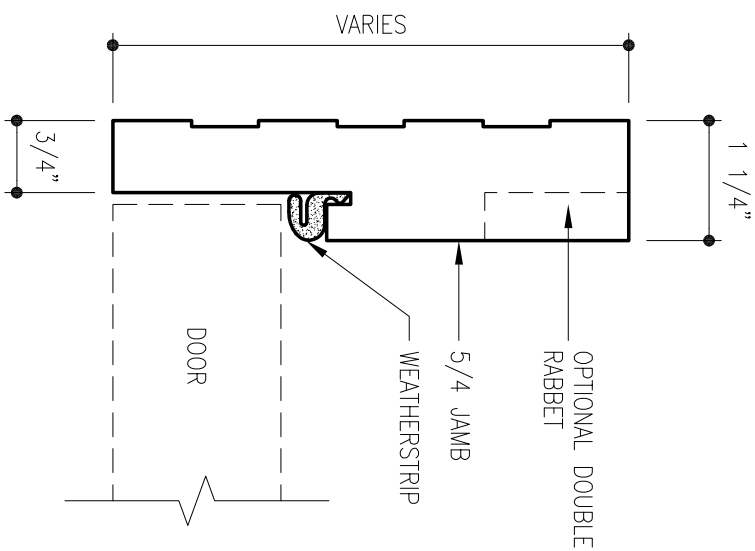

STANDARD INTERIOR JAMB DETAILS

3/4 INTERIOR JAMB  
STANDARD LOOSE STOP

3/4 INTERIOR JAMB  
T-STOP

STANDARD EXTERIOR JAMB DETAILS

5/4 RABBETED JAMB

6/4 RABBETED JAMB

STANDARD FIRE RATED JAMB DETAILS

3/4" JAMB - 20 MINUTE

7/8" JAMB - 45 / 60 / 90 MINUTE