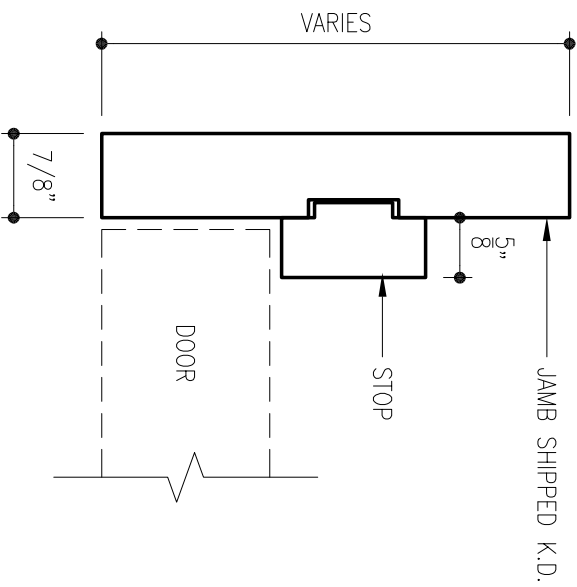

STANDARD INTERIOR JAMB DETAILS

3/4 INTERIOR JAMB  
STANDARD LOOSE STOP

3/4 INTERIOR JAMB  
T-STOP

STANDARD EXTERIOR JAMB DETAILS

5/4 RABBETED JAMB

6/4 RABBETED JAMB

STANDARD FIRE RATED JAMB DETAILS

3/4" JAMB - 20 MINUTE

7/8" JAMB - 45 / 60 / 90 MINUTE