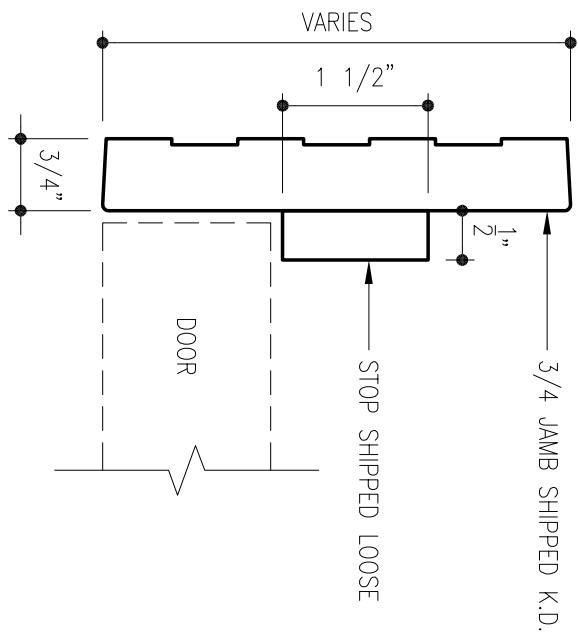

STANDARD INTERIOR JAMB DETAILS

3/4 INTERIOR JAMB  
STANDARD LOOSE STOP

3/4 INTERIOR JAMB  
T-STOP

STANDARD EXTERIOR JAMB DETAILS

5/4 RABBETED JAMB

6/4 RABBETED JAMB

STANDARD FIRE RATED JAMB DETAILS

3/4" JAMB - 20 MINUTE

7/8" JAMB - 45 / 60 / 90 MINUTE