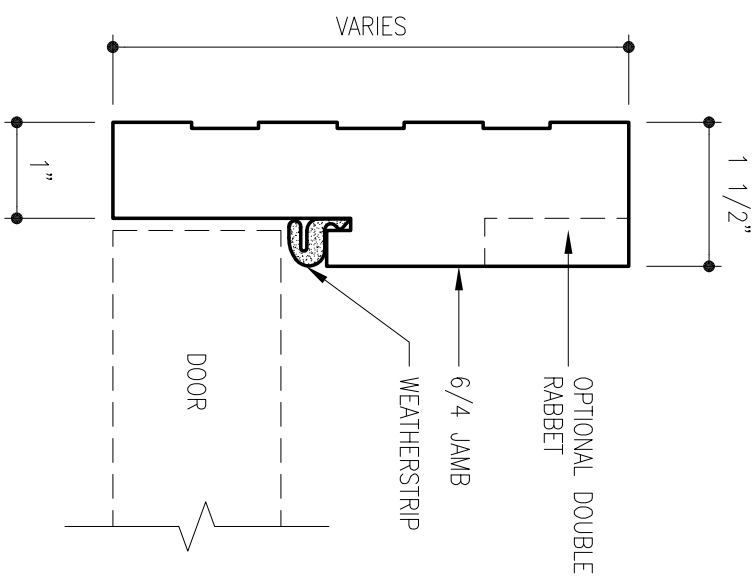

STANDARD INTERIOR JAMB DETAILS

3/4 INTERIOR JAMB  
STANDARD LOOSE STOP

3/4 INTERIOR JAMB  
T-STOP

STANDARD EXTERIOR JAMB DETAILS

5/4 RABBETED JAMB

6/4 RABBETED JAMB

STANDARD FIRE RATED JAMB DETAILS

3/4" JAMB - 20 MINUTE

7/8" JAMB - 45 / 60 / 90 MINUTE