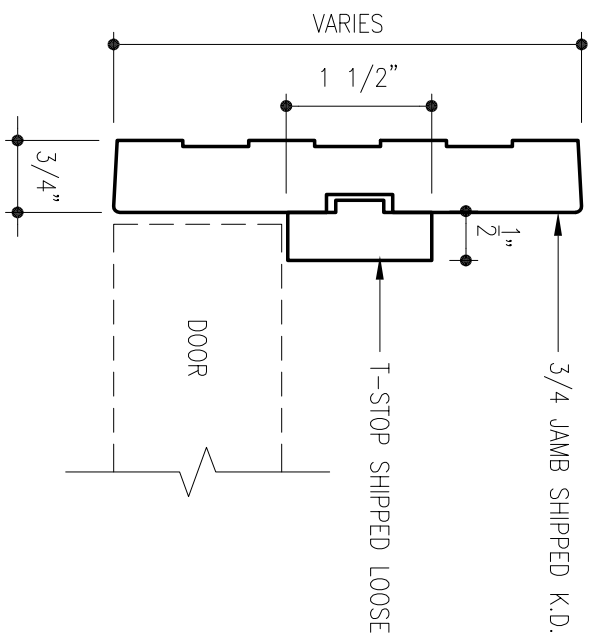

STANDARD INTERIOR JAMB DETAILS

3/4 INTERIOR JAMB  
STANDARD LOOSE STOP

3/4 INTERIOR JAMB  
T-STOP

STANDARD EXTERIOR JAMB DETAILS

5/4 RABBETED JAMB

6/4 RABBETED JAMB

STANDARD FIRE RATED JAMB DETAILS

3/4" JAMB - 20 MINUTE

7/8" JAMB - 45 / 60 / 90 MINUTE