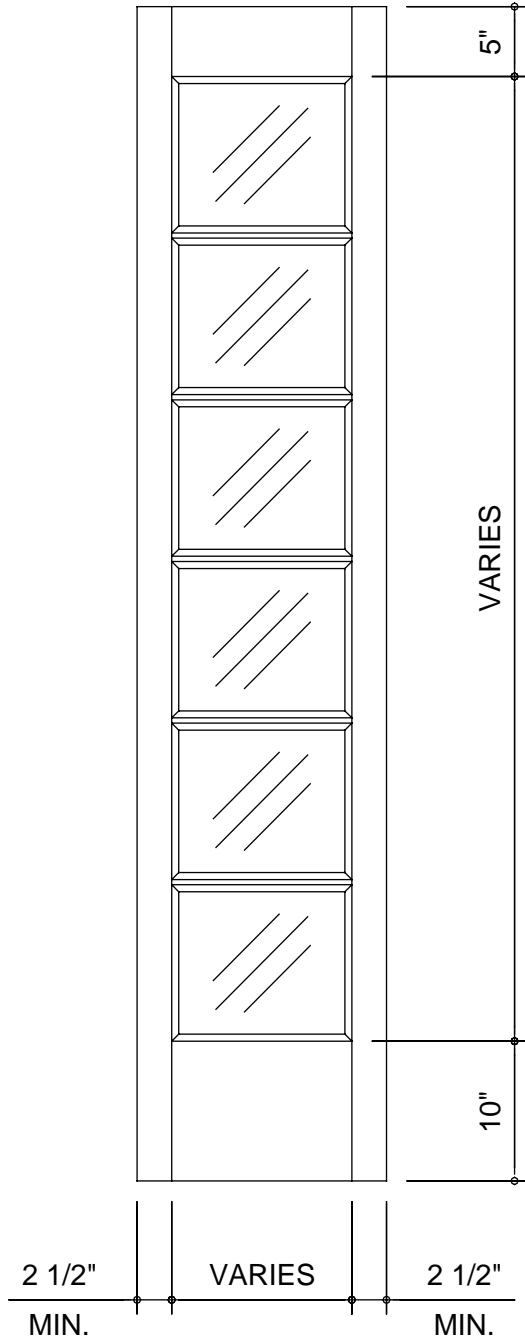

Interior Specifications

Standard Construction
Lifetime Warranty

Thickness	1 3/4" and 2 1/4"
Maximum Width for Warranty	VARIES
Maximum Height for Warranty	108"
Glass Thickness	1/4"
Standard Sticking Profile	A-1

LIMITED LIFETIME WARRANTY

Profit widths and undercuts in height come from panels or glass unless otherwise requested. Stile and rail dimensions remain as shown.

SERIES 300
A318SL - 6 LITE
INTERIOR SIDELITE