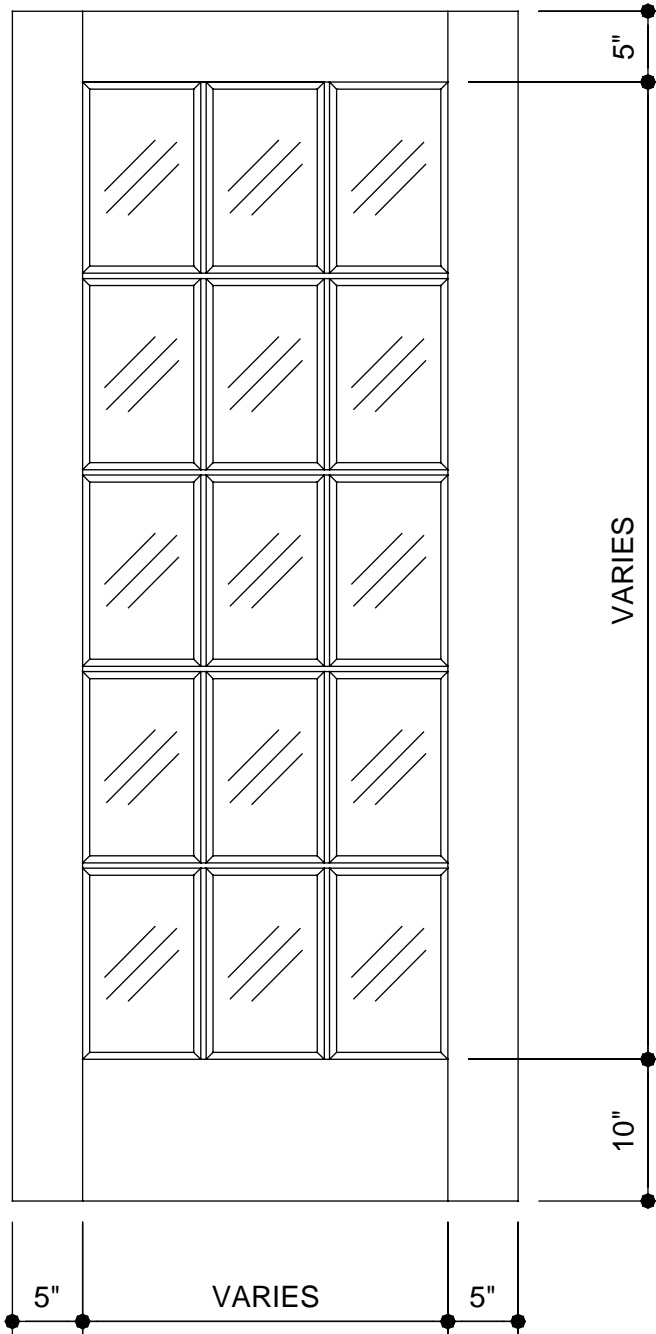

Interior Specifications

Standard Construction
Lifetime Warranty

Thickness	1 3/4" and 2 1/4"
Maximum Width for Warranty	42"
Maximum Height for Warranty	108"
Glass Thickness	1/4"
Standard Sticking Profile	A-1

BOTTOM RAIL FOR DOORS OVER 36" X 96"		
TO	42" X 99"	12"
TO	42" X 108"	14"

LIMITED LIFETIME WARRANTY

Profit widths and undercuts in height come from panels or glass unless otherwise requested. Stile and rail dimensions remain as shown.