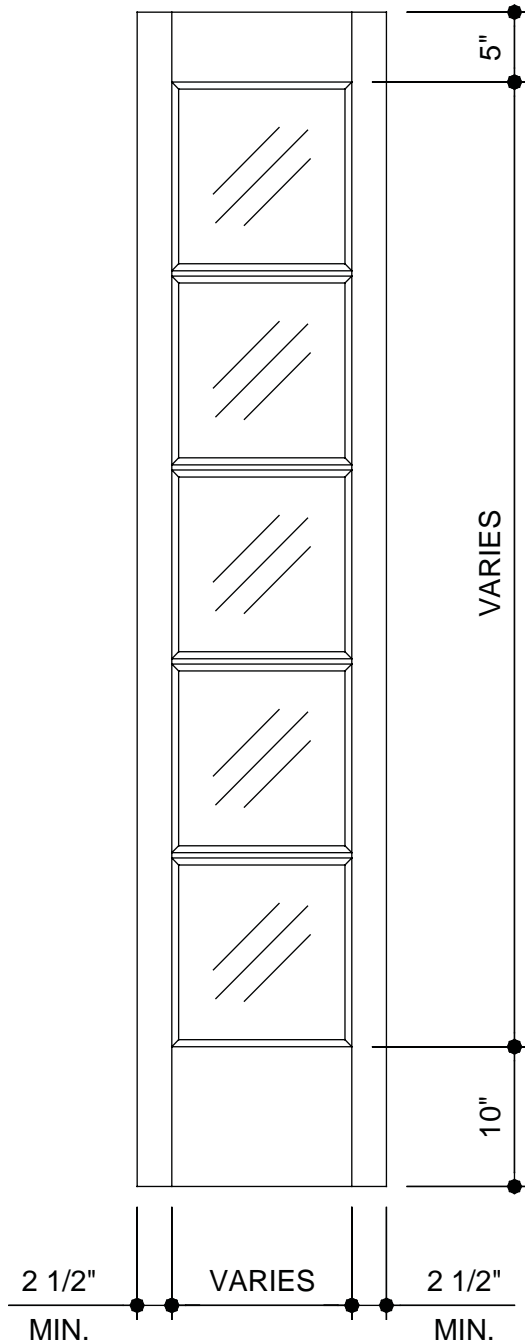

Interior Specifications

Standard Construction
Lifetime Warranty

Thickness	1 3/4" and 2 1/4"
Maximum Width for Warranty	VARIES
Maximum Height for Warranty	108"
Glass Thickness	1/4"
Standard Sticking Profile	A-1

LIMITED LIFETIME WARRANTY

Profit widths and undercuts in height come from panels or glass unless otherwise requested. Stile and rail dimensions remain as shown.

SERIES 300
A310SL - 5 LITE
INTERIOR SIDELITE