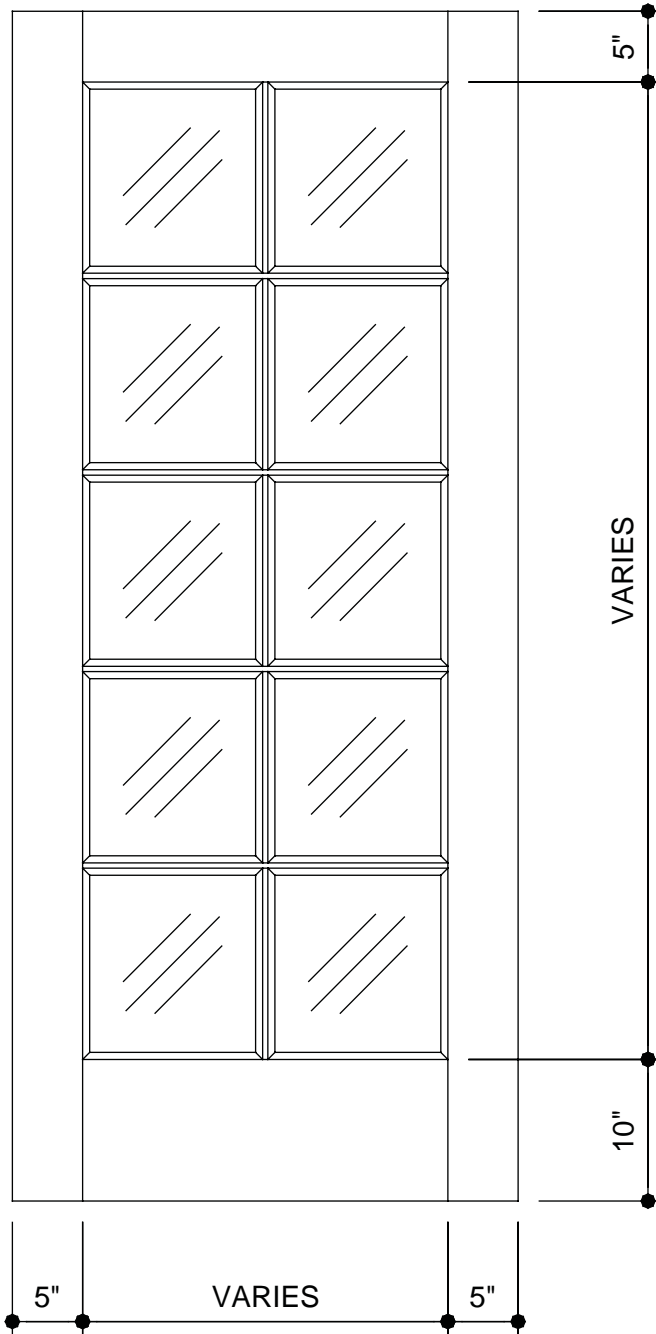

Interior Specifications

Standard Construction
Lifetime Warranty

Thickness	1 3/4" and 2 1/4"
Maximum Width for Warranty	42"
Maximum Height for Warranty	108"
Glass Thickness	1/4"
Standard Sticking Profile	A-1

BOTTOM RAIL FOR DOORS OVER 36" X 96"
 TO 42" X 99" 12"
 TO 42" X 108" 14"

LIMITED LIFETIME WARRANTY

Profit widths and undercuts in height come from panels or glass unless otherwise requested. Stile and rail dimensions remain as shown.