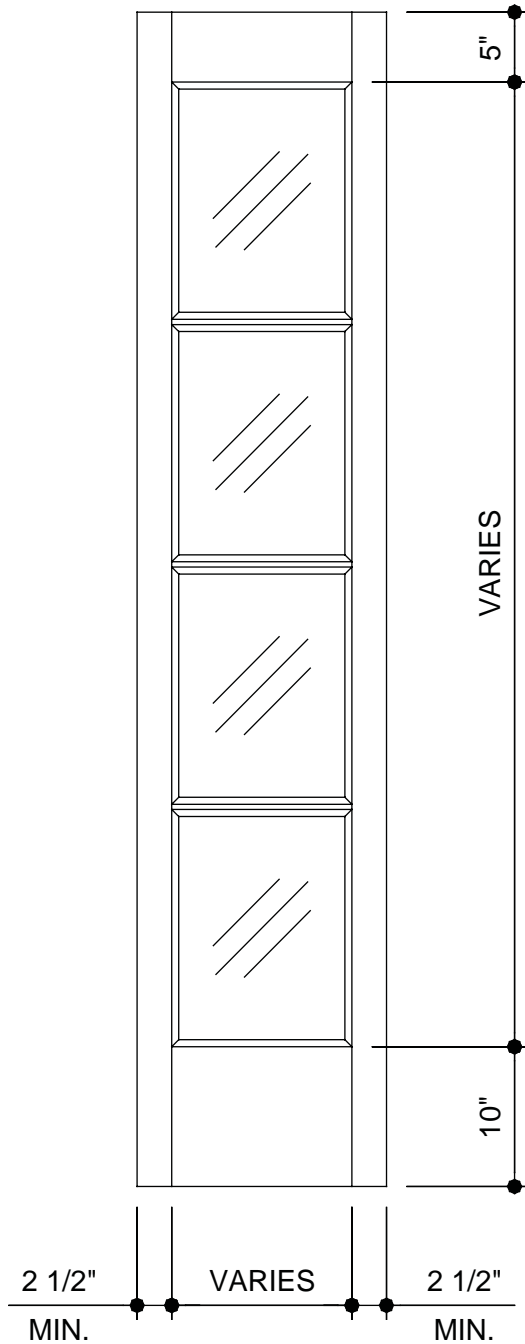

Interior Specifications

Standard Construction
Lifetime Warranty

Thickness	1 3/4" and 2 1/4"
Maximum Width for Warranty	VARIES
Maximum Height for Warranty	108"
Glass Thickness	1/4"
Standard Sticking Profile	A-1

LIMITED LIFETIME WARRANTY

Profit widths and undercuts in height come from panels or glass unless otherwise requested. Stile and rail dimensions remain as shown.

SERIES 300
A308SL - 4 LITE
INTERIOR SIDELITE