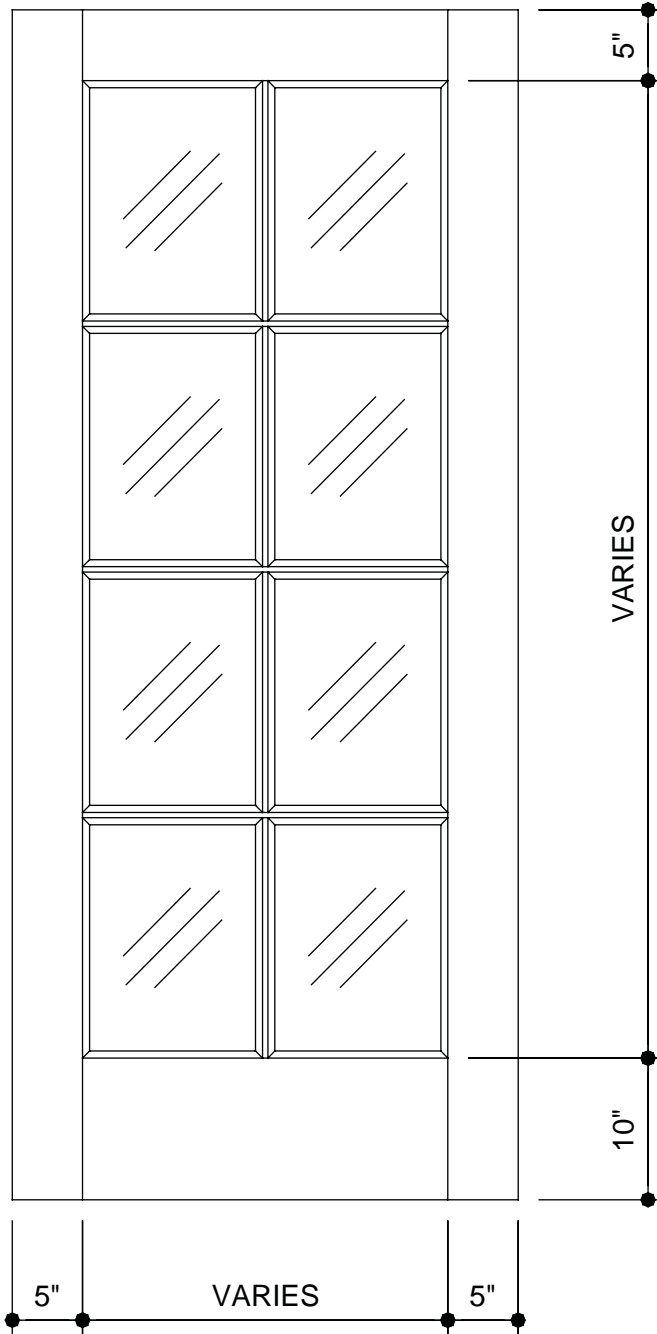

Interior Specifications

Standard Construction
Lifetime Warranty

Thickness	1 3/4" and 2 1/4"
Maximum Width for Warranty	42"
Maximum Height for Warranty	108"
Glass Thickness	1/4"
Standard Sticking Profile	A-1

BOTTOM RAIL FOR DOORS OVER 36" X 96"
 TO 42" X 99" 12"
 TO 42" X 108" 14"

LIMITED LIFETIME WARRANTY

Profit widths and undercuts in height come from panels or glass unless otherwise requested. Stile and rail dimensions remain as shown.