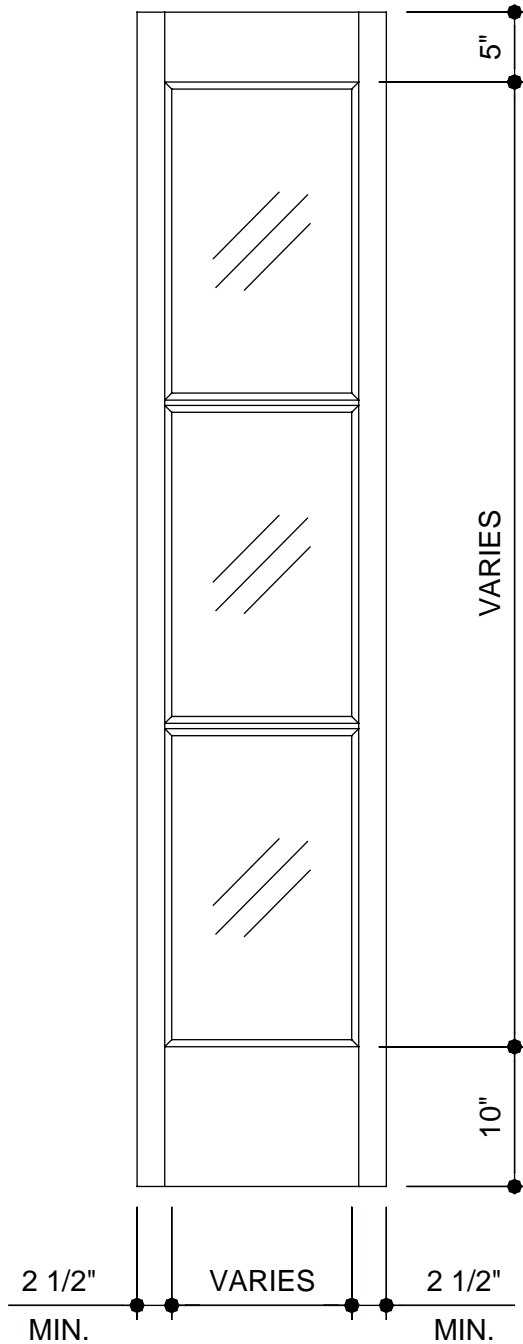

### Interior Specifications

Standard Construction  
Lifetime Warranty

Thickness	1 3/4" and 2 1/4"
Maximum Width for Warranty	VARIES
Maximum Height for Warranty	108"
Glass Thickness	1/4"
Standard Sticking Profile	A-1

### LIMITED LIFETIME WARRANTY

Profit widths and undercuts in height come from panels or glass unless otherwise requested. Stile and rail dimensions remain as shown.

**SERIES 300**  
**A306SL - 3 LITE**  
**INTERIOR SIDELITE**