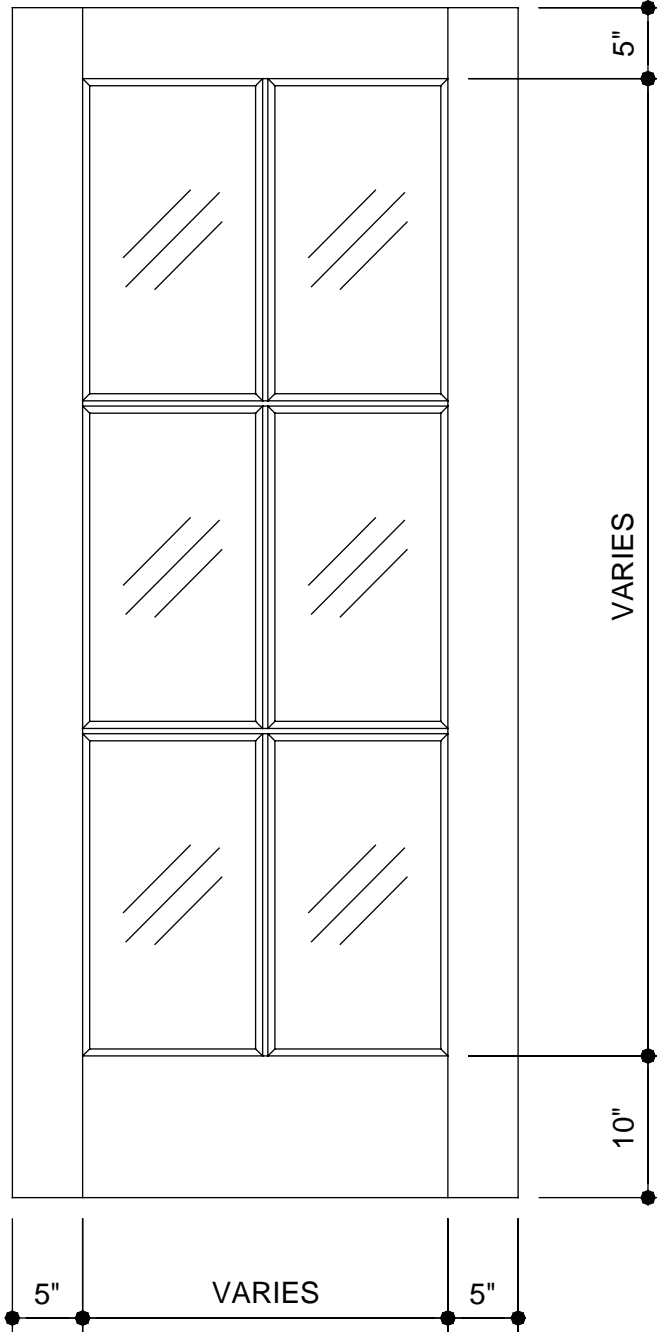

Interior Specifications

Standard Construction
Lifetime Warranty

Thickness	1 3/4" and 2 1/4"
Maximum Width for Warranty	42"
Maximum Height for Warranty	108"
Glass Thickness	1/4"
Standard Sticking Profile	A-1

BOTTOM RAIL FOR DOORS OVER 36" X 96"
 TO 42" X 99" 12"
 TO 42" X 108" 14"

LIMITED LIFETIME WARRANTY

Profit widths and undercuts in height come from panels or glass unless otherwise requested. Stile and rail dimensions remain as shown.