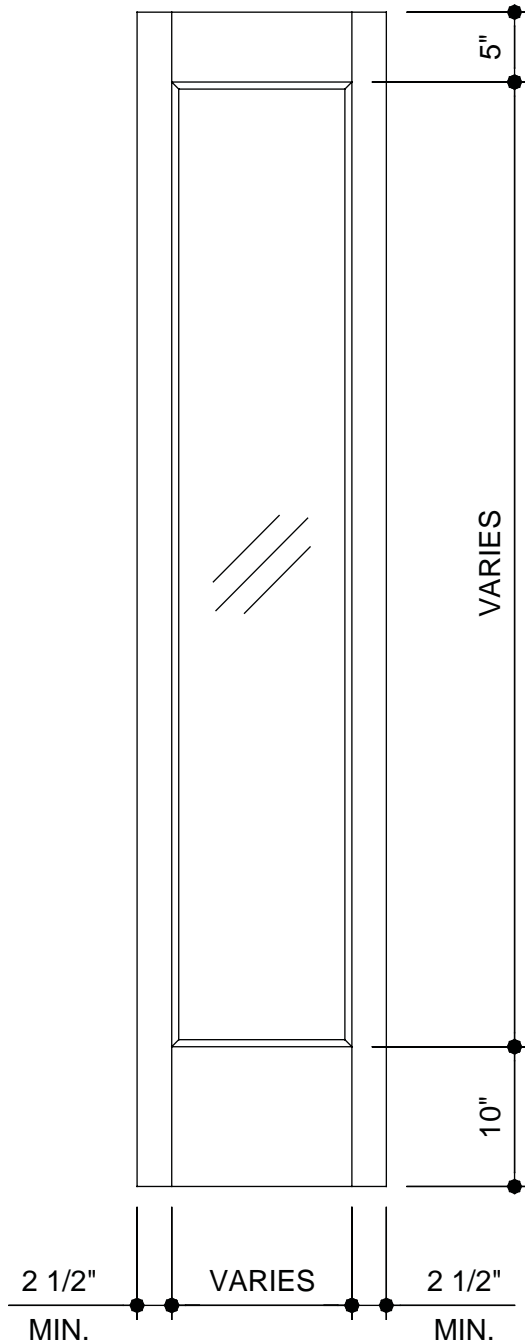

Interior Specifications

Standard Construction
Lifetime Warranty

Thickness	1 3/4" and 2 1/4"
Maximum Width for Warranty	VARIES
Maximum Height for Warranty	108"
Glass Thickness	1/4"
Standard Sticking Profile	A-1

LIMITED LIFETIME WARRANTY

Profit widths and undercuts in height come from panels or glass unless otherwise requested. Stile and rail dimensions remain as shown.

SERIES 300
A300SL - FULL LITE
INTERIOR SIDELITE