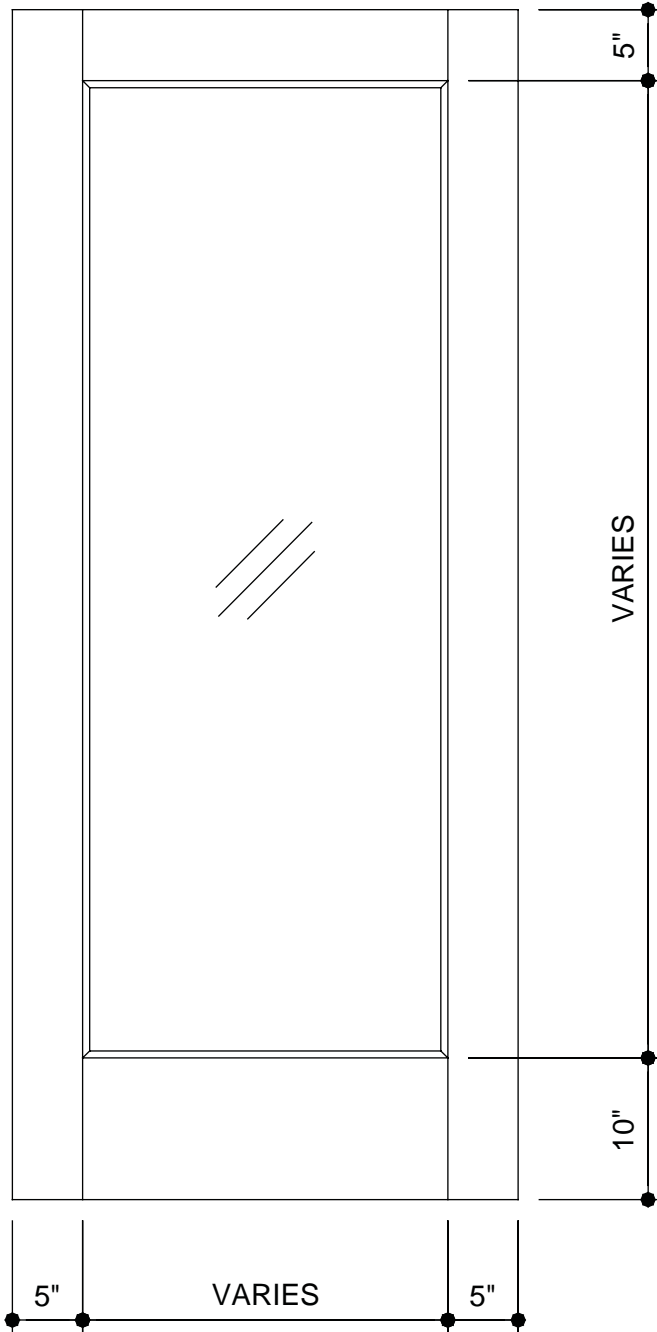

Interior Specifications

Standard Construction
Lifetime Warranty

Thickness	1 3/4" and 2 1/4"
Maximum Width for Warranty	42"
Maximum Height for Warranty	108"
Glass Thickness	1/4"
Standard Sticking Profile	A-1

BOTTOM RAIL FOR DOORS OVER 36" X 96"
 TO 42" X 99" 12"
 TO 42" X 108" 14"

LIMITED LIFETIME WARRANTY

Profit widths and undercuts in height come from panels or glass unless otherwise requested. Stile and rail dimensions remain as shown.