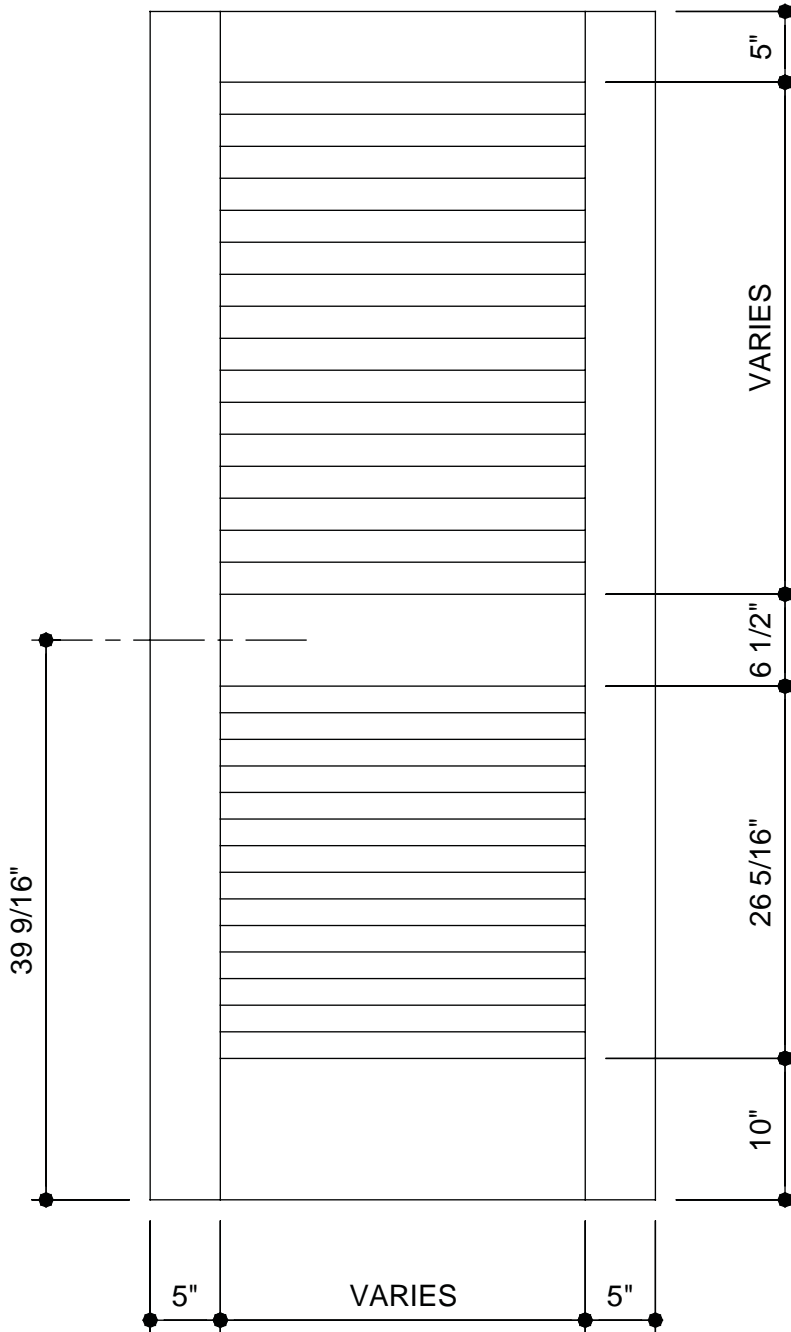

Interior Specifications

Standard Construction
Lifetime Warranty

Thickness	1 3/8" and 1 3/4"
Maximum Width for Warranty	36"
Maximum Height for Warranty	108"
Louver Thickness	3/8"

BOTTOM RAIL FOR DOORS OVER 36" X 96"
 TO 36" X 99" 12"
 TO 36" X 108" 14"

LIMITED LIFETIME WARRANTY

Prefit widths and undercuts in height come from panels or glass unless otherwise requested. Stile and rail dimensions remain as shown.

SERIES 200
A202 - LOUVER OVER LOUVER
INTERIOR