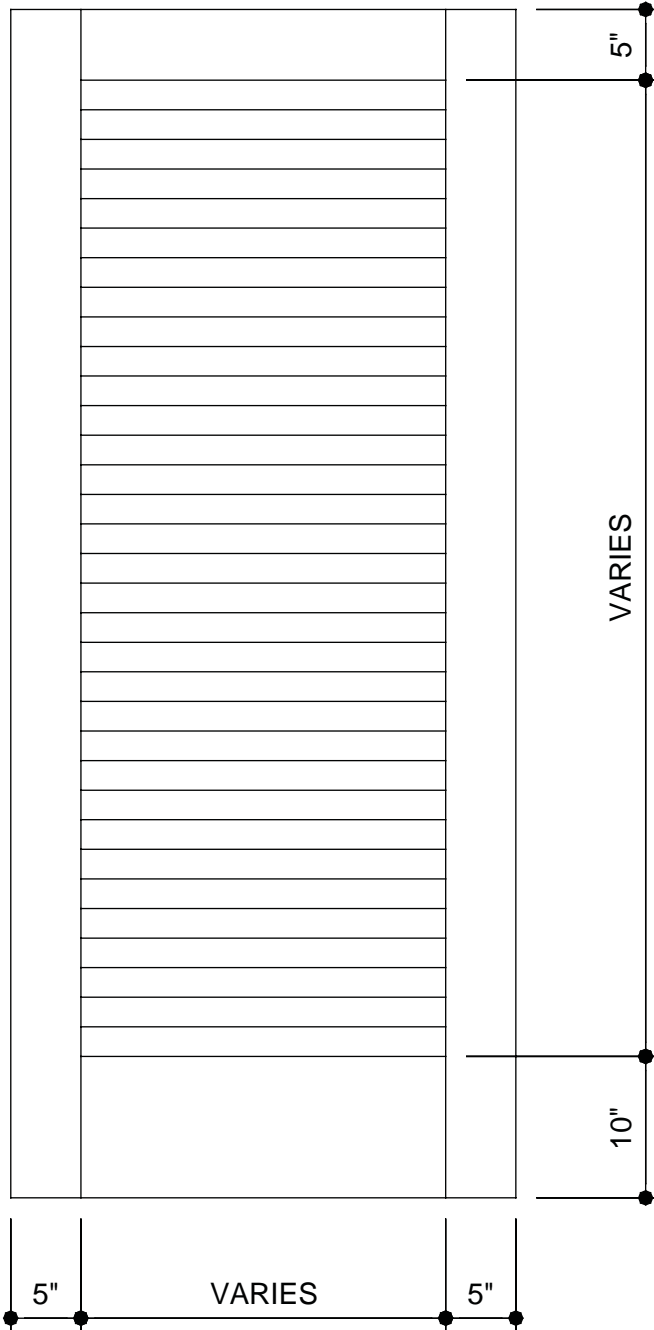

Interior Specifications

Standard Construction
Lifetime Warranty

Thickness	1 3/8" and 1 3/4"
Maximum Width for Warranty	36"
Maximum Height for Warranty	108"
Louver Thickness	3/8"

BOTTOM RAIL FOR DOORS OVER 36" X 96"
 TO 36" X 99" 12"
 TO 36" X 108" 14"

LIMITED LIFETIME WARRANTY

Profit widths and undercuts in height come from panels or glass unless otherwise requested. Stile and rail dimensions remain as shown.

SERIES 200
A201 - FULL LOUVER
INTERIOR

Make some architectural history